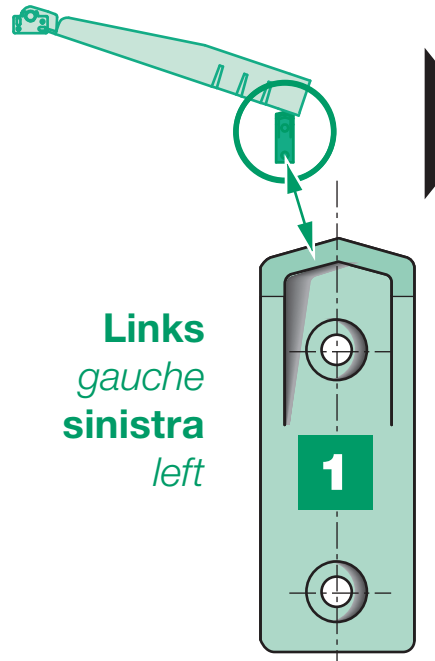

Links
gauche
sinistra
left